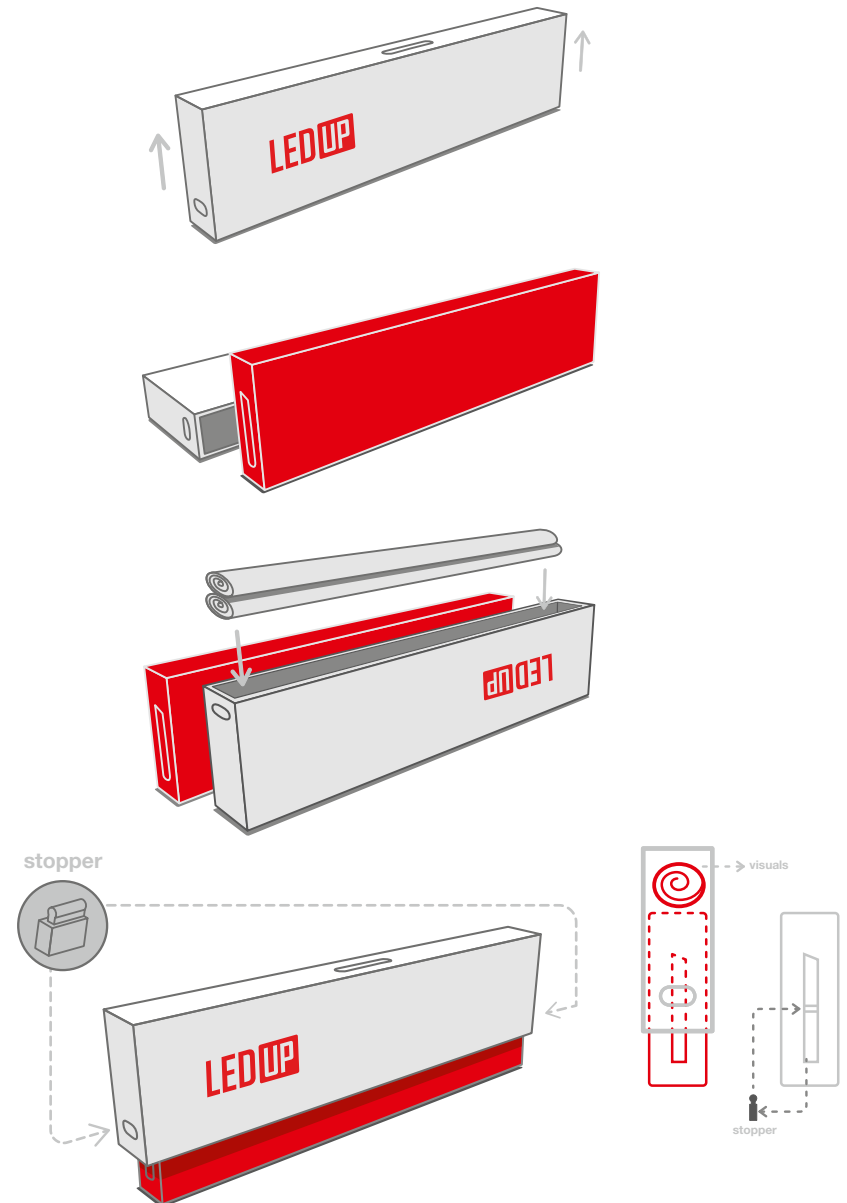

LEDUP

PICUP

Verpackung - Stoffpaneele/
packaging - fabric panels

LEDUP

85x200 cm

100x200 cm

85x245 cm

100x245 cm

PICUP

85x200 cm

100x200 cm

85x245 cm

100x245 cm

A

H: 245 cm

Verbinder/connector