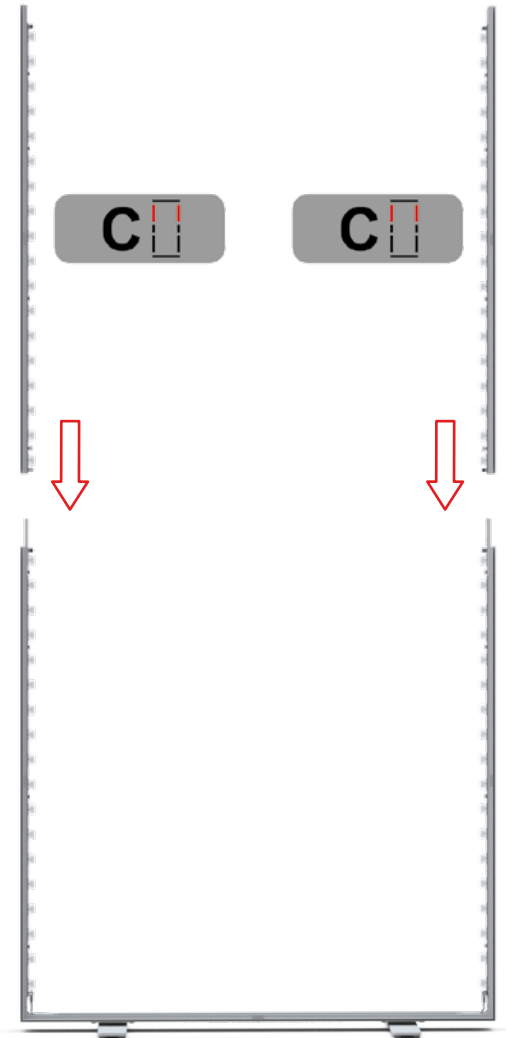

LEDUP

PICUP

Verpackung - Stoffpaneele/
packaging - fabric panels

LEDUP

85x200 cm

100x200 cm

85x245 cm

100x245 cm

PICUP

85x200 cm

100x200 cm

85x245 cm

100x245 cm

A

H: 245 cm

Verbinder/connector