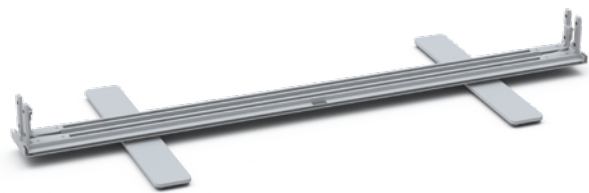

LEDUP

PICUP

Verpackung - Stoffpaneele/
packaging - fabric panels

LEDUP

85x200 cm

100x200 cm

85x245 cm

100x245 cm

PICUP

85x200 cm

100x200 cm

85x245 cm

100x245 cm

A

H: 245 cm

Verbinder/connector