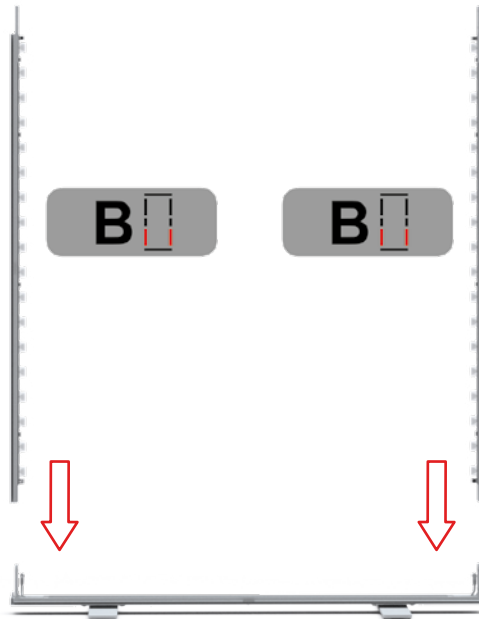

LEDUP

PICUP

Verpackung - Stoffpaneele/
packaging - fabric panels

LEDUP

85x200 cm

100x200 cm

85x245 cm

100x245 cm

PICUP

85x200 cm

100x200 cm

85x245 cm

100x245 cm

A

H: 245 cm

Verbinder/connector