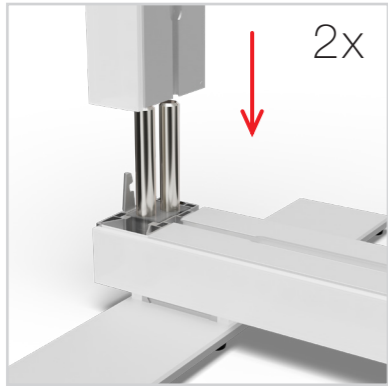

AUFBAUANLEITUNG SETUP INSTRUCTION

LINEUP SCREEN

2.

3.

4.

5.

6.

7.

8.

9.

10.

11.

12.

LINEUP

SCREEN

COUNTER MAX LED UP CO
COUNTER COUNTER ONE BIG UP
COUNTER LED UP BIG UP PICUP LED
COUNTER ONE
COUNTER ONE
MINI LED UP PICUP
COUNTER ONE
PICUP LED UP COUNTER
COUNTER LED UP COUNTER
COUNTER MINI LED UP
COUNTER COUNTER ONE
COUNTER PICUP
COUNTER ONE MINI LED
COUNTER ONE LED