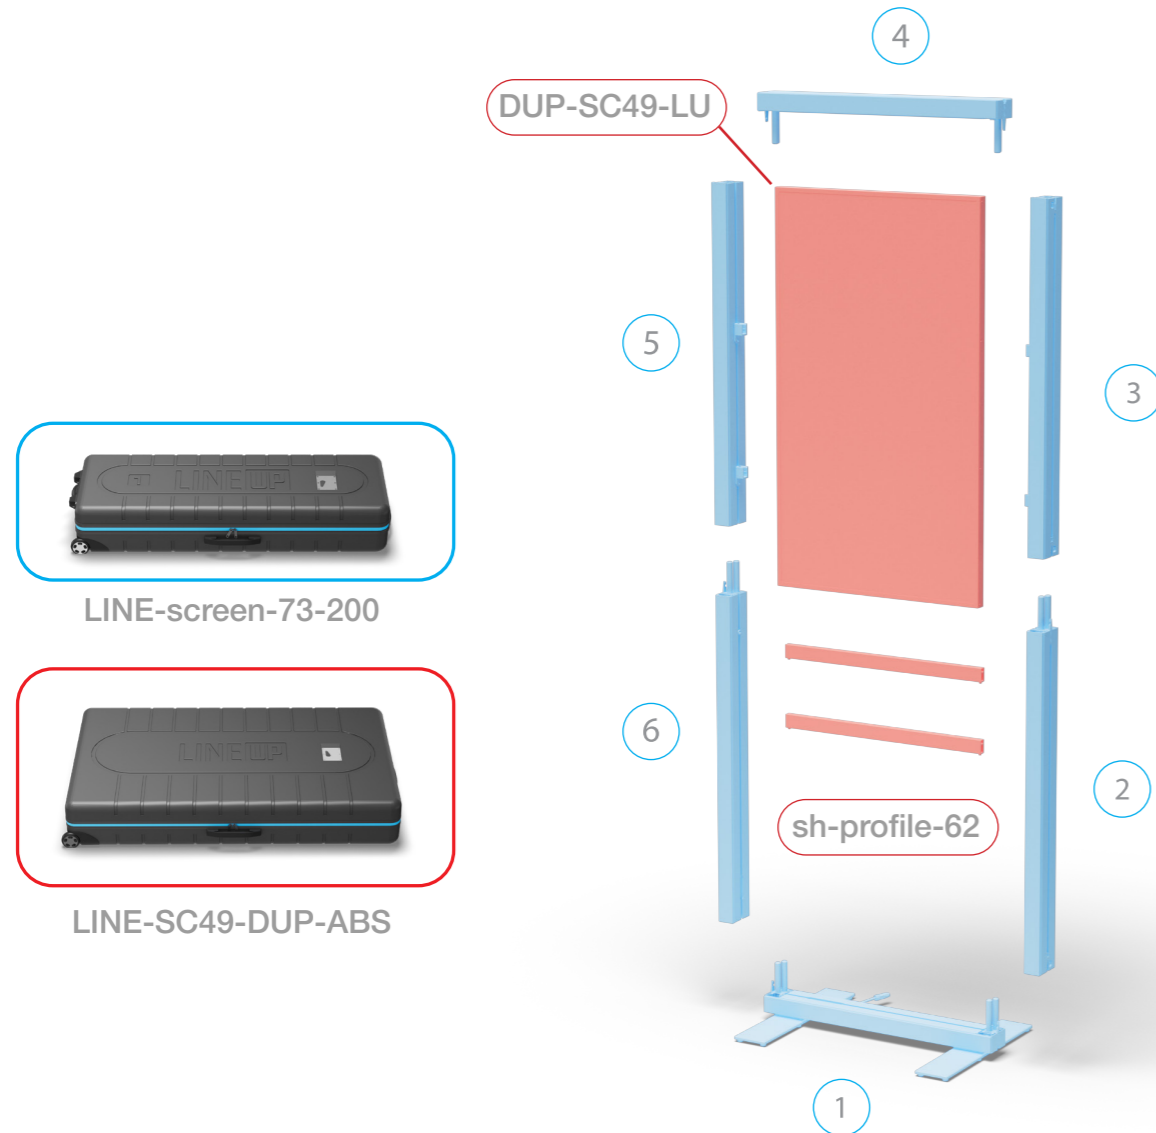

AUFBAUANLEITUNG SETUP INSTRUCTION

LINEUP SCREEN

2.

3.

4.

5.

6.

7.

8.

9.

10.

11.

12.

LINEUP

SCREEN

COUNTER MAX LED UP CO
COUNTER COUNTER ONE BIG UP
COUNTER LED UP BIG UP PICUP LED
COUNTER ONE
COUNTER ONE
MINI LED UP PICUP
COUNTER ONE
PICUP LED UP COUNTER
COUNTER LED UP COUNTER
COUNTER MINI LED UP
COUNTER COUNTER ONE
COUNTER PICUP
COUNTER ONE MINI LED
COUNTER ONE LED